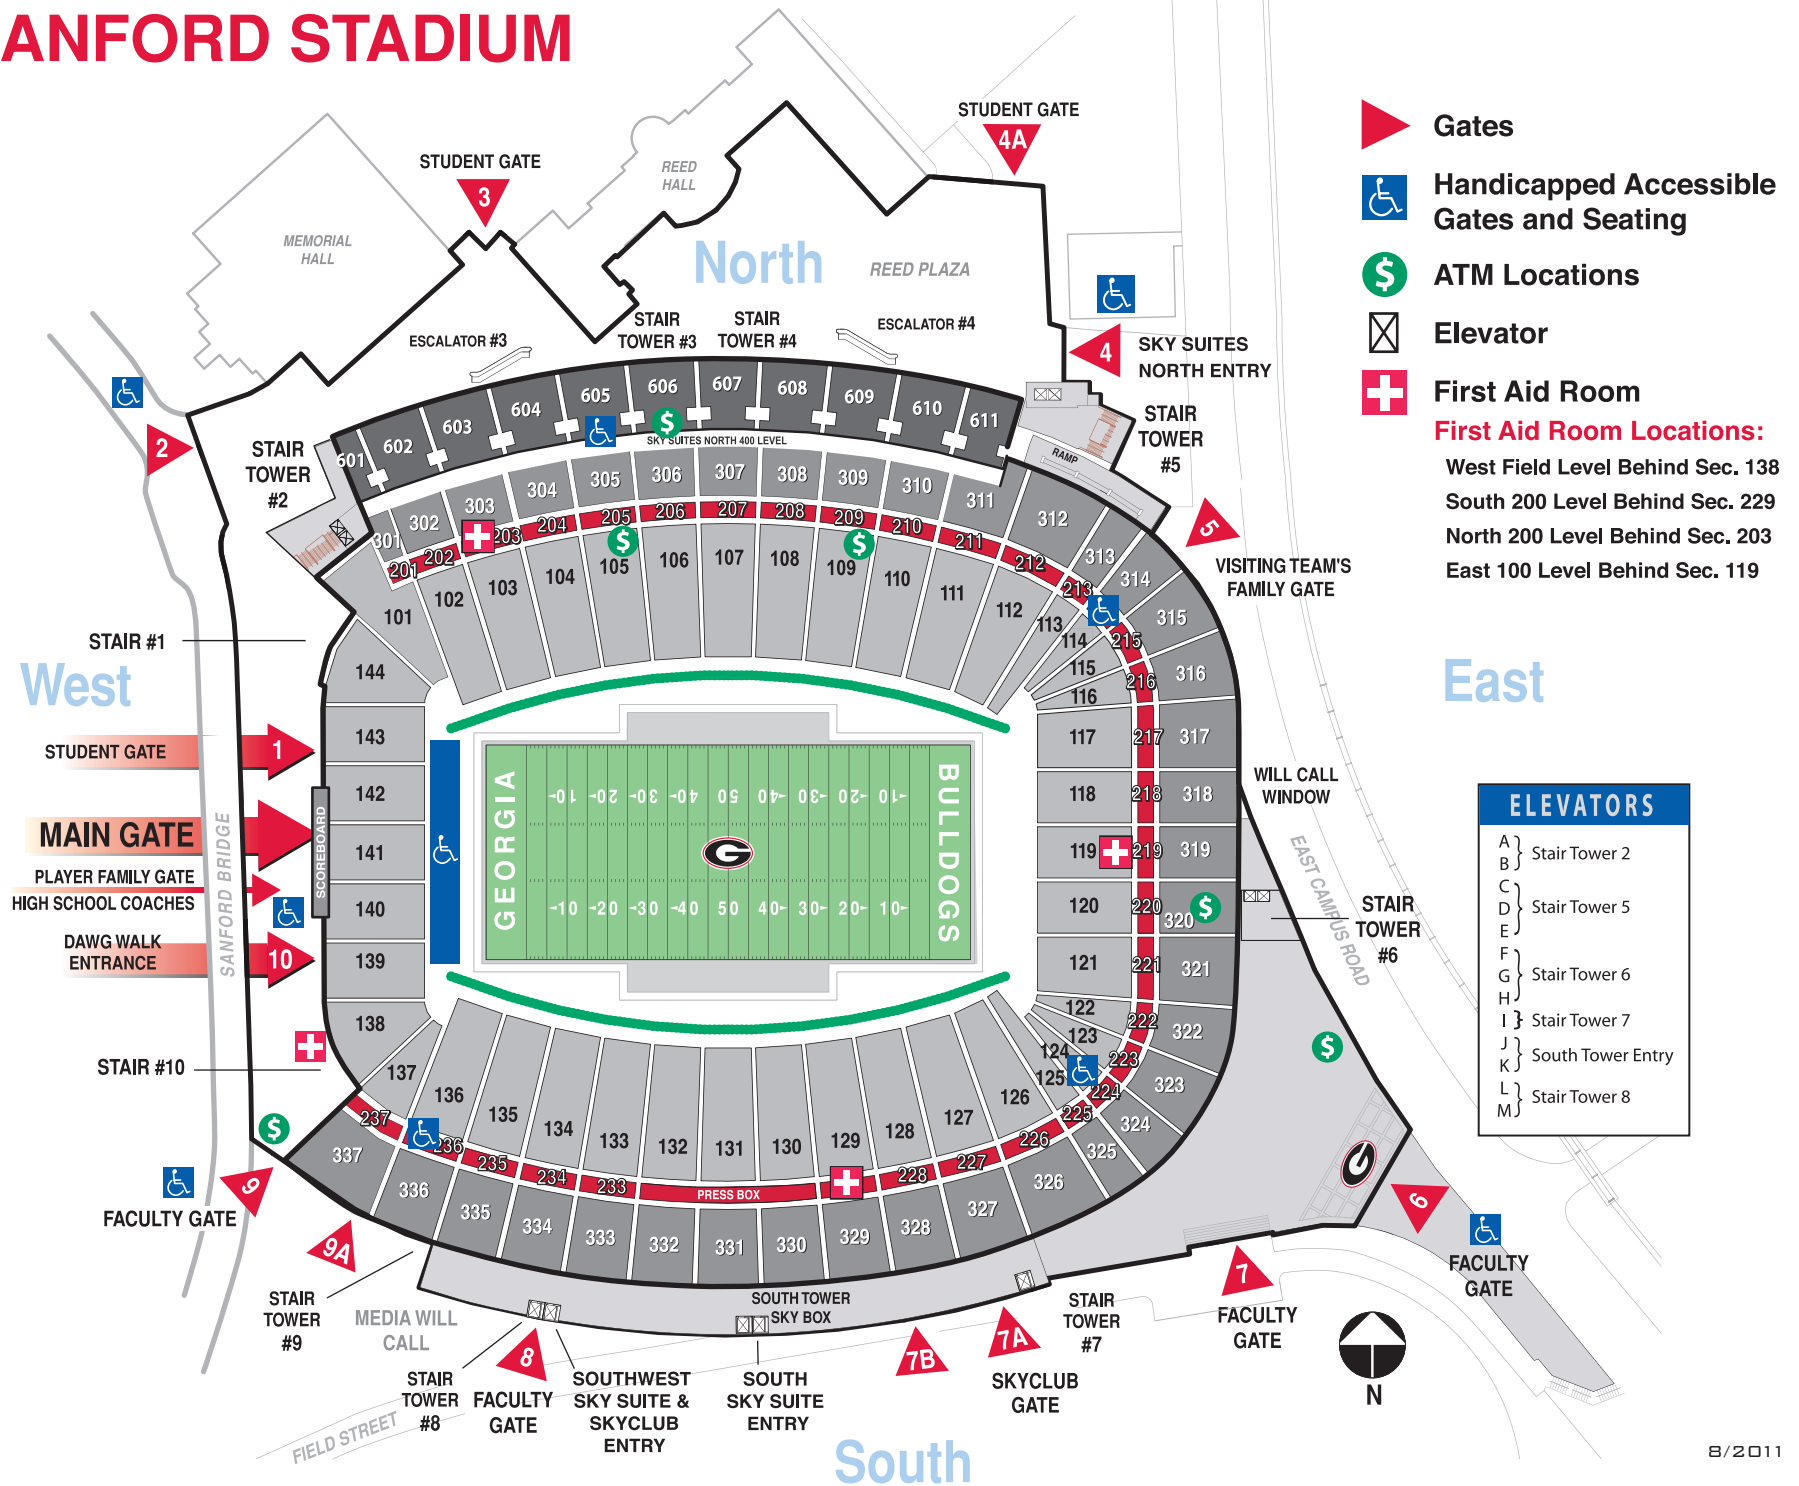

# SANFORD STADIUM

- Gates
- Handicapped Accessible Gates and Seating
- ATM Locations
- Elevator
- First Aid Room

**First Aid Room Locations:**  
 West Field Level Behind Sec. 138  
 South 200 Level Behind Sec. 229  
 North 200 Level Behind Sec. 203  
 East 100 Level Behind Sec. 119

ELEVATORS	
A } B	Stair Tower 2
C } D } E	Stair Tower 5
F } G } H	Stair Tower 6
I } J	Stair Tower 7
K	South Tower Entry
L } M	Stair Tower 8